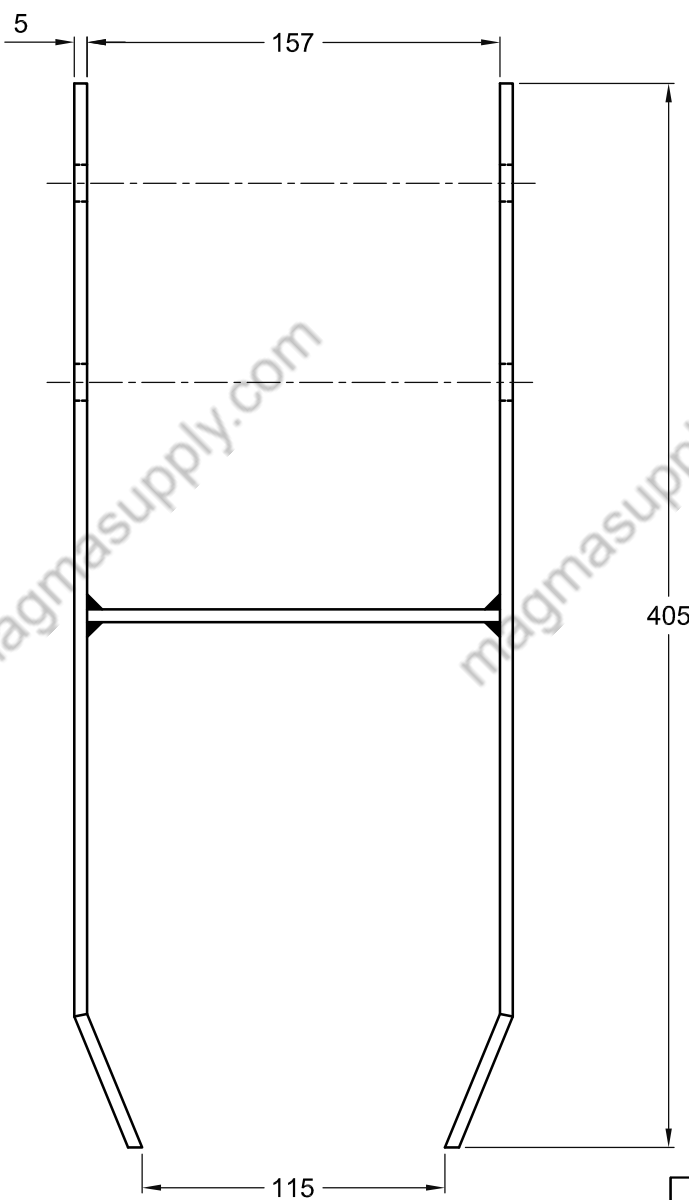

ITEM CODE: MSF - 144	MATRI INDUSTRIES		
NAME: FENCE BASE BKT H-TYPE(4 INCH)	F-336 Mangli Nichhi, Focal Point, Phase VIII, Ludhiana-141010		
DATE: 24/05/2019	DRN BY: R.K.	CHECKED BY:	APPROVED BY:
ALL DIMENSION IN MM	REV. NO. 00	SCALE 1:1	

ITEM CODE: MSF146	MAGMA INDUSTRIAL SUPPLY LTD BC, CANADA		
NAME: FENCE BASE BKT H-TYPE(6 INCH)	DRN BY: R.K.	CHECKED BY:	APPROVED BY:
DATE: 24/03/2018	REV. NO. 00	SCALE 1:1	
ALL DIMENSION IN MM			