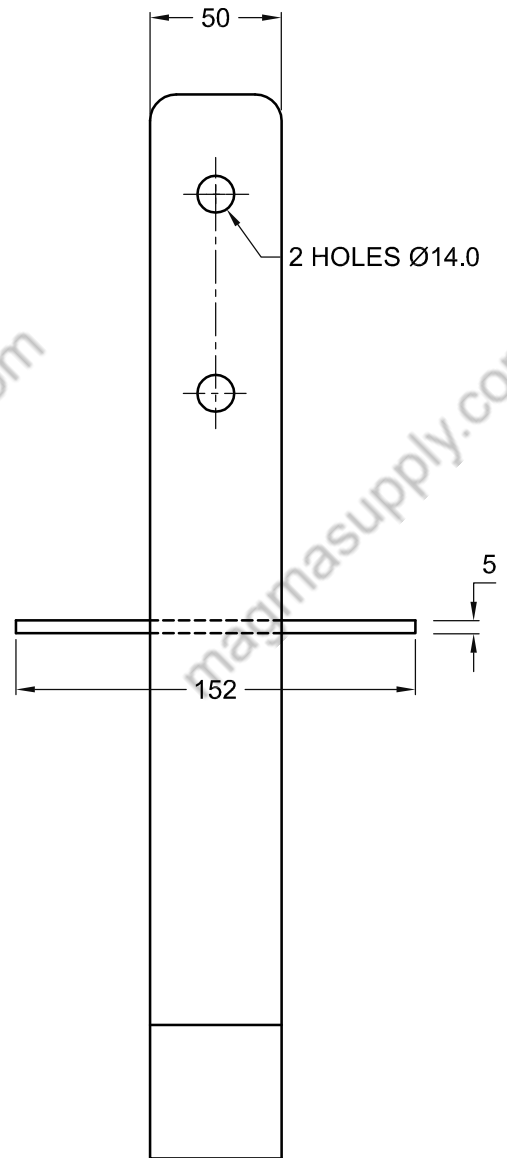

ITEM CODE: MSF - 144	MATRI INDUSTRIES		
NAME: FENCE BASE BKT H-TYPE(4 INCH)	F-336 Mangli Nichhi, Focal Point, Phase VIII, Ludhiana-141010		
DATE: 24/05/2019	DRN BY: R.K.	CHECKED BY:	APPROVED BY:
ALL DIMENSION IN MM	REV. NO. 00	SCALE 1:1	

ITEM CODE: MSF146	MAGMA INDUSTRIAL SUPPLY LTD BC, CANADA		
NAME: FENCE BASE BKT H-TYPE(6 INCH)	DRN BY: R.K.	CHECKED BY:	APPROVED BY:
DATE: 24/03/2018	REV. NO. 00	SCALE 1:1	
ALL DIMENSION IN MM			